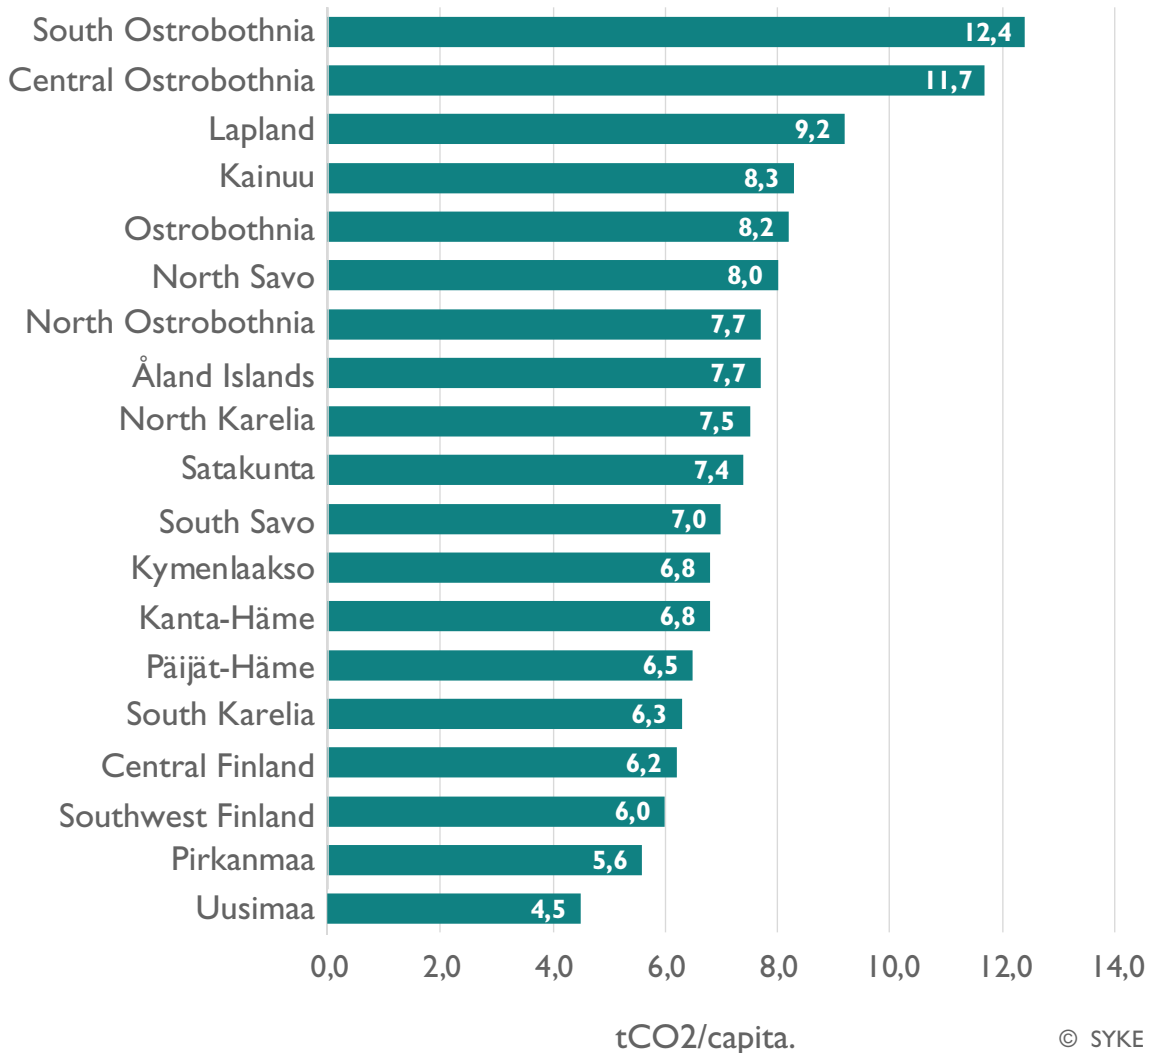

# Greenhouse gas emissions per capita in the regions in 2019

**Diagram I.** Greenhouse gas emissions per capita in the regions in 2019. Emissions have been calculated in accordance with the Hinku calculation rules.